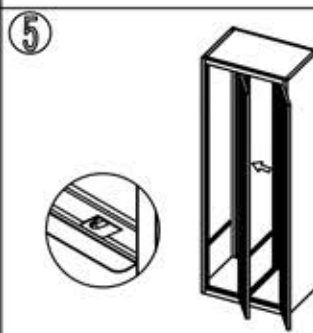

Left Side: 1Pc

Right Side: 1Pc

Door Frame: 1Pc

Back Plate: 1Pc

Division Plate: 1Pcs

Top Plate: 1Pc

Bottom Plate: 1Pc

Small Shelves: 2pcs

Self-tapping Screw (5x12): 13Pcs

Lock 2 Pcs

Hanging Rod: 2Pcs

Item code EU00002-6628

SONO